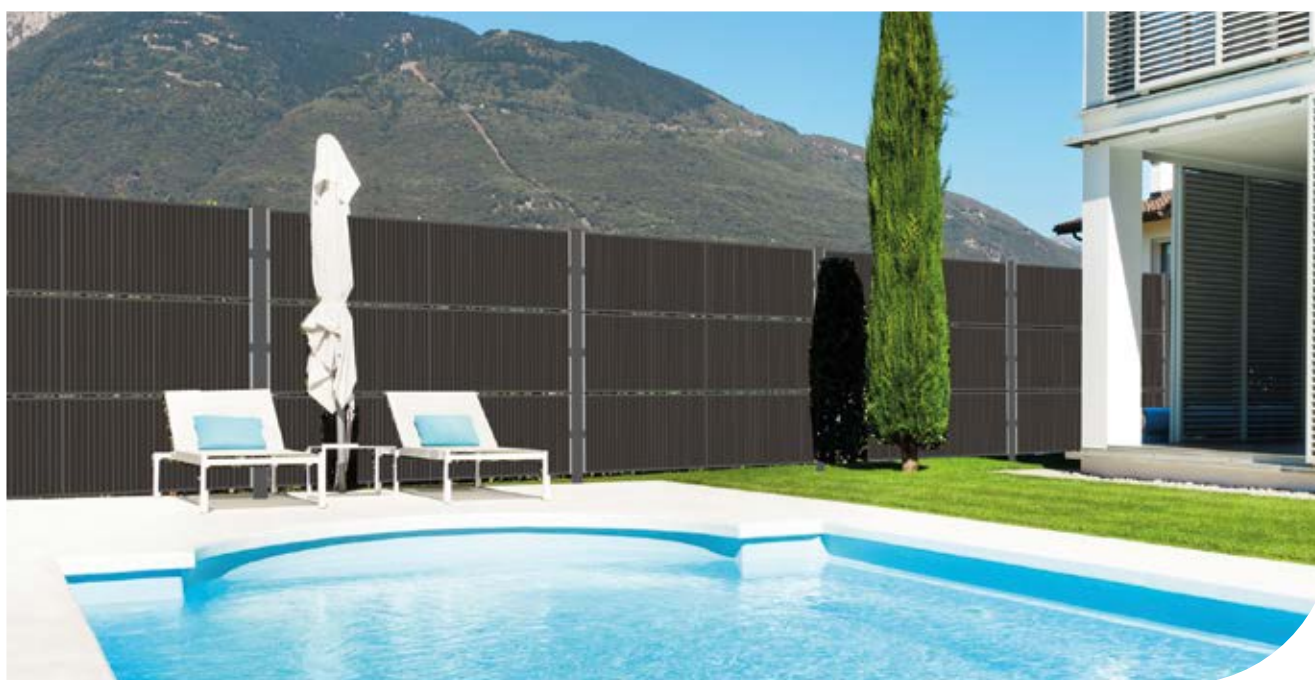

# ROSENBOGEN

## ROSENBOGEN

System-Nr:  
2600

Höhen:  
ab 200 cm

Farben:  
Verzinkt, Strukturfarbe,  
RAL Wunschfarbe

Material:  
Stahl

Preiskategorie:

A modern grey fence with a red stripe and a glass panel, set against a white house and greenery. The fence is made of grey panels with a red stripe and a glass panel. The house behind it is white with a red roof and a chimney. There are green plants and a path in the foreground.

## Zäune für Sicht- & Lärmschutz

# SOLARZAUN